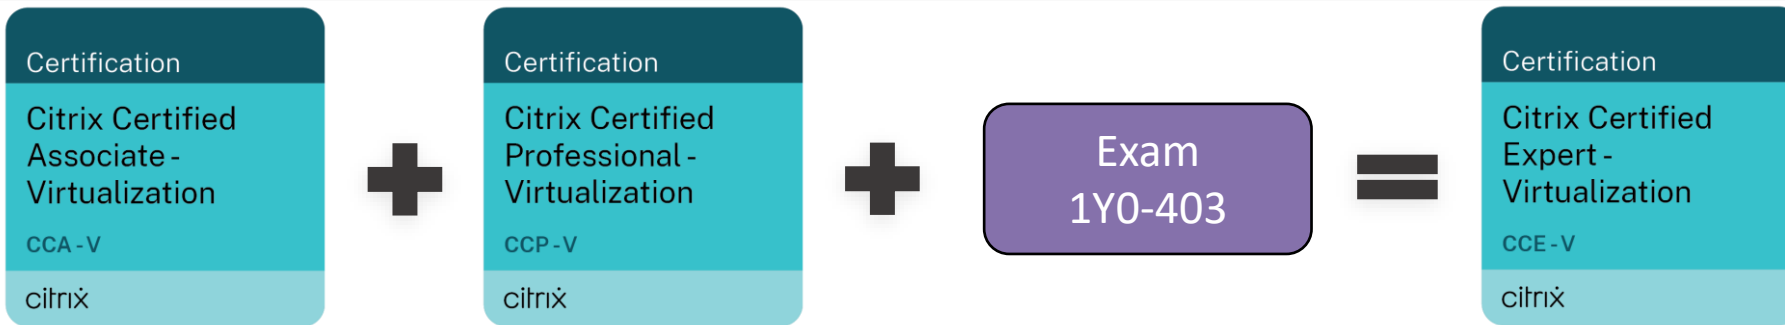

Certifications Citrix

DAAS

Certifications Virtual Apps & Desktops 7.1X

Passer la certification ou 1Y0-204

1. Avoir la certification CCA-V
2. Passer la certification 1Y0-312

1. Avoir la certification CCA-V
2. Avoir la certification CCP-V
3. Passer la certification 1Y0-403

Certifications Citrix

App Delivery and Security

Formations & Certifications

App Delivery and Security

<p>Niv 400</p>	<div data-bbox="710 311 1047 586"> <p>CNS-420 </p> <p>5 Day Course</p> <p>Citrix NetWorking Assessment, Design, and Advanced Configuration</p> </div> <p>CCE-AppDS</p>
<p>Niv 300</p>	<div data-bbox="710 672 1047 936"> <p>CNS-320 </p> <p>5 Day Course</p> <p>Citrix ADC 12.x Advanced Security, Mgmt & Optimization</p> </div> <p>CCP-AppDS</p>
<p>Niv 200</p>	<div data-bbox="695 1019 1031 1286"> <p>CNS-225 </p> <p>5 Day Course</p> <p>Deploy and Manage Citrix ADC 13.x with Traffic Management</p> </div> <p>CCA-AppDS</p> <div data-bbox="1087 1019 1424 1286"> <p>CNS-227 </p> <p>5 Day Course</p> <p>Deploy and Manage Citrix ADC 13.x with Citrix Gateway</p> </div> <p>CCA-AppDS</p>