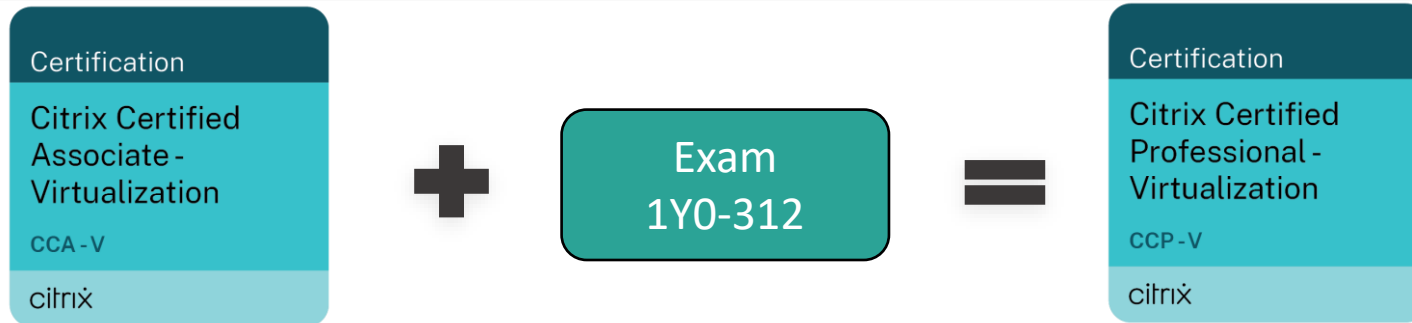

Niv 400	 <p>CWS-415 5 Day Course CCE-V</p>	<p>Citrix Virtual Apps & Desktops Assessment, Design and Advanced Configurations</p>
Niv 300	 <p>CWS-315 5 Day Course CCP-V</p>	<p>Citrix Virtual Apps & Desktop 7 Advanced Administration</p>
Niv 200	 <p>CWS-215 5 Day Course CCA-V</p>	<p>Citrix Virtual Apps & Desktops 7 Deployment and Administration</p>

Certifications Citrix

DAAS

Certifications Virtual Apps & Desktops 7.1X

Passer la certification ou 1Y0-204

1. Avoir la certification CCA-V
2. Passer la certification 1Y0-312

1. Avoir la certification CCA-V
2. Avoir la certification CCP-V
3. Passer la certification 1Y0-403

Certifications Citrix

App Delivery and Security

Formations & Certifications

App Delivery and Security

<p>Niv 400</p>	<div data-bbox="710 311 1047 586"> <p>CNS-420 </p> <p>5 Day Course</p> <p>Citrix NetWorking Assessment, Design, and Advanced Configuration</p> </div> <p>CCE-AppDS</p>
<p>Niv 300</p>	<div data-bbox="710 672 1047 936"> <p>CNS-320 </p> <p>5 Day Course</p> <p>Citrix ADC 12.x Advanced Security, Mgmt & Optimization</p> </div> <p>CCP-AppDS</p>
<p>Niv 200</p>	<div data-bbox="695 1019 1031 1286"> <p>CNS-225 </p> <p>5 Day Course</p> <p>Deploy and Manage Citrix ADC 13.x with Traffic Management</p> </div> <p>CCA-AppDS</p> <div data-bbox="1087 1019 1424 1286"> <p>CNS-227 </p> <p>5 Day Course</p> <p>Deploy and Manage Citrix ADC 13.x with Citrix Gateway</p> </div> <p>CCA-AppDS</p>